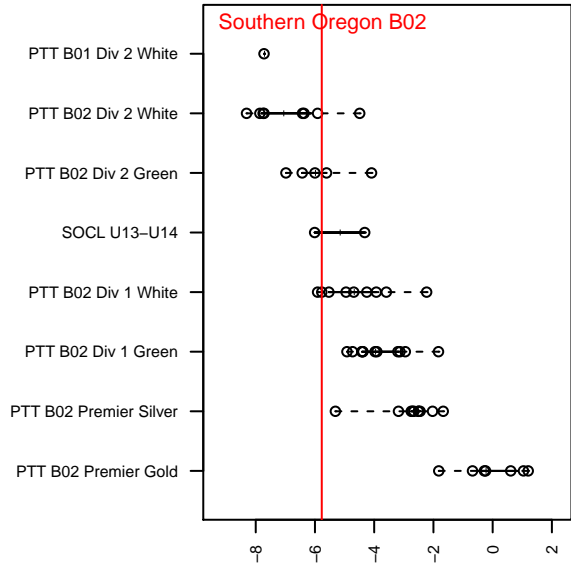

Southern Oregon B02

, OR
 B02 total strength=673
 attack=1.05 defense=0.4
 fall league = PTT B02 Div 1 White
 spr league = Spr OYS B02 Div 1 White

alt names used:
 Southern Oreg – BU13
 Southern Oreg – BU13
 Southern Oreg – BU13

Venues played:
 2015 PTT B02 Division 1 White
 2015 OYS Presidents Cup B02
 2015 Spr OYS B02 Division 1 White

Southern Oregon B02
 Dots are actual minus expected GF (blue circles) and GA (red triangles).
 Blue line is smoothed change in attack strength. Red is smoothed change in defense strength.

**attack and defense variance (black dot)
relative to other teams
and top 10 in region**

**attack and defense rating
relative to others at age
and all opponents in last 13 months**

Performance relative to 13 month average